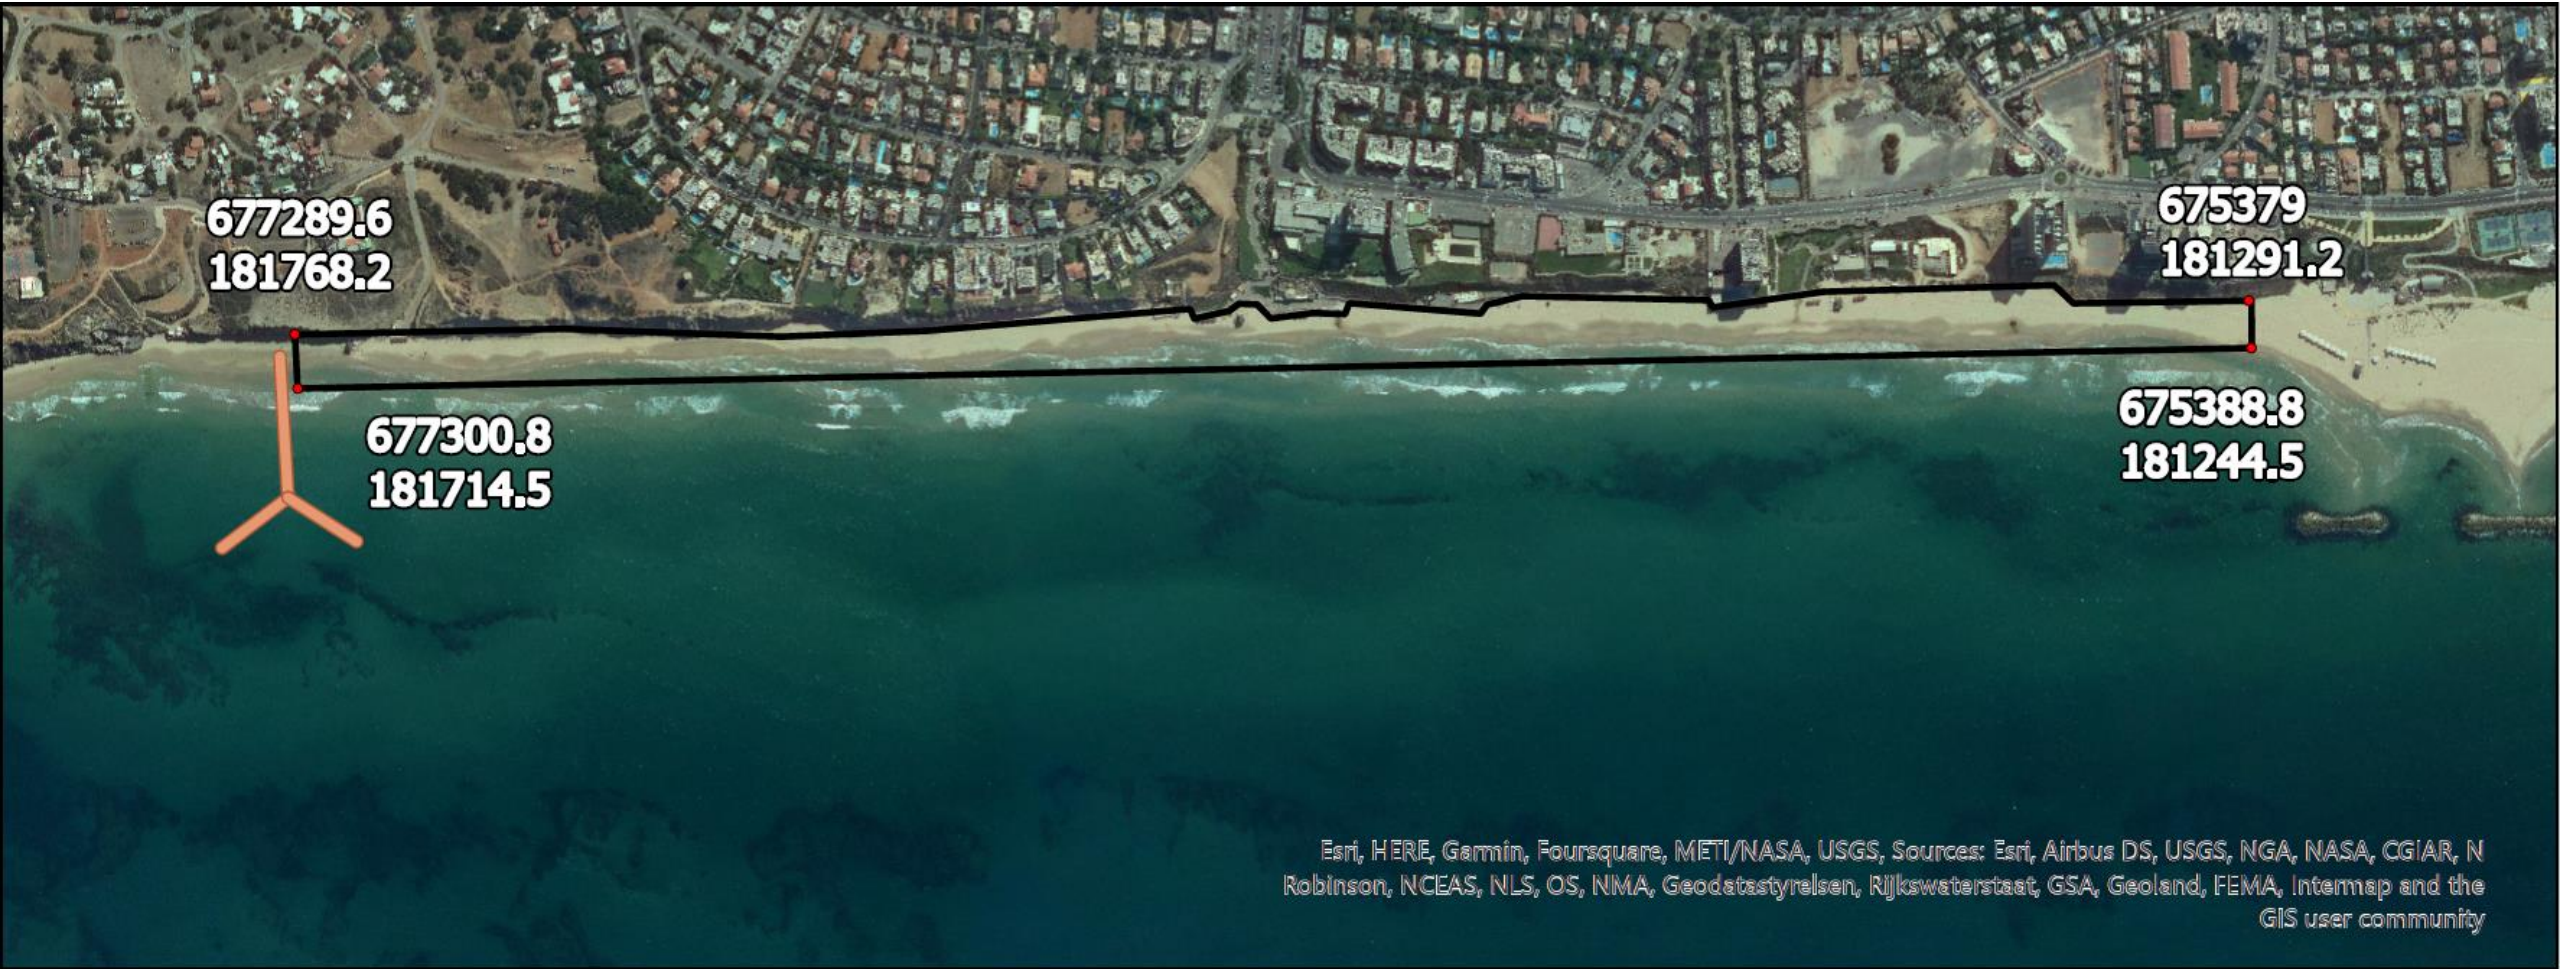

Appendix A1

About 0.12 km² area of shore

Appendix A2 - Herzliya sand storage site